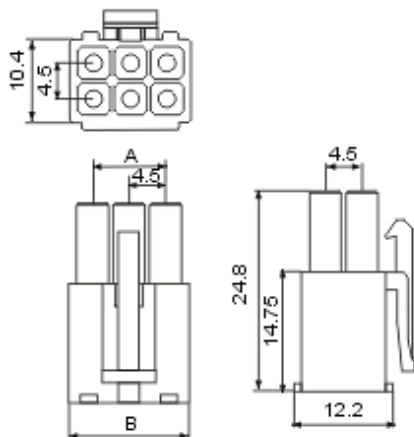

Specifications

Pitch	4.5mm
Poles	2~15
Useable wire range	AWG26#~16#
Material	
Housing	NYlon66 UL94V-0
Terminal	Phosphor Bronze

Yueqing sunrising electronics co.,ltd  
 Tel: 0086-13634204680  
<http://www.china-electrical-supplier.com>  
[master@china-electrical-supplier.com](mailto:master@china-electrical-supplier.com)

EL-P-T

EL-R-T

EL-R

EL-P

孔位 poles	型号(Type)		A	B
2	EL-2P	EL-2R	4.50	10.30
3	EL-3P	EL-3R	9.00	14.80
4	EL-4P	EL-4R	13.5(4.5)	19.30
6	EL-6P	EL-6R	9.00	14.80
9	EL-9P	EL-9R	9.00	14.80
12	EL-12P	EL-12R	13.50	19.30
15	EL-15P	EL-15R	18.00	23.80