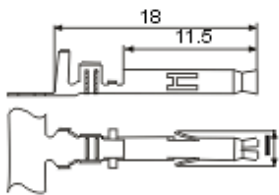

Specifications

Pitch	4.5mm
Poles	2~15
Useable wire range	AWG26#~16#
Material	
Housing	NYlon66 UL94V-0
Terminal	Phosphor Bronze

Yueqing sunrising electronics co.,ltd  
 Tel: 0086-13634204680  
<http://www.china-electrical-supplier.com>  
[master@china-electrical-supplier.com](mailto:master@china-electrical-supplier.com)

EL-P-T

EL-R-T

EL-R

EL-P

孔位 poles	型号(Type)		A	B
2	EL-2P	EL-2R	4.50	10.30
3	EL-3P	EL-3R	9.00	14.80
4	EL-4P	EL-4R	13.5(4.5)	19.30
6	EL-6P	EL-6R	9.00	14.80
9	EL-9P	EL-9R	9.00	14.80
12	EL-12P	EL-12R	13.50	19.30
15	EL-15P	EL-15R	18.00	23.80