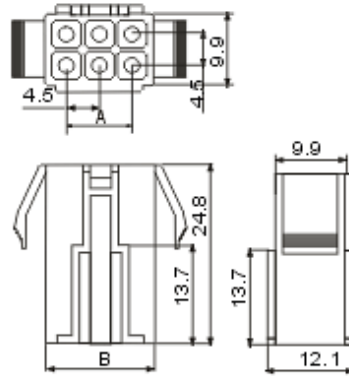

Specifications

Pitch	4.5mm
Poles	2~15
Useable wire range	AWG26#~16#
Material	
Housing	NYlon66 UL94V-0
Terminal	Phosphor Bronze

Yueqing sunrising electronics co.,ltd  
 Tel: 0086-13634204680  
<http://www.china-electrical-supplier.com>  
[master@china-electrical-supplier.com](mailto:master@china-electrical-supplier.com)

EL-P-T

EL-R-T

EL-R

EL-P

孔位 poles	型号(Type)		A	B
2	EL-2P	EL-2R	4.50	10.30
3	EL-3P	EL-3R	9.00	14.80
4	EL-4P	EL-4R	13.5(4.5)	19.30
6	EL-6P	EL-6R	9.00	14.80
9	EL-9P	EL-9R	9.00	14.80
12	EL-12P	EL-12R	13.50	19.30
15	EL-15P	EL-15R	18.00	23.80