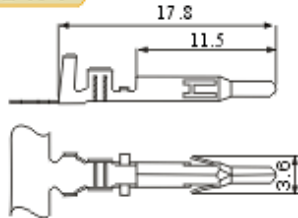

Specifications

Pitch	4.5mm
Poles	2~15
Useable wire range	AWG26#~16#
Material	
Housing	NYlon66 UL94V-0
Terminal	Phosphor Bronze

Yueqing sunrising electronics co.,ltd  
 Tel: 0086-13634204680  
<http://www.china-electrical-supplier.com>  
[master@china-electrical-supplier.com](mailto:master@china-electrical-supplier.com)

EL-P-T

EL-R-T

EL-R

EL-P

孔位 poles	型号(Type)		A	B
2	EL-2P	EL-2R	4.50	10.30
3	EL-3P	EL-3R	9.00	14.80
4	EL-4P	EL-4R	13.5(4.5)	19.30
6	EL-6P	EL-6R	9.00	14.80
9	EL-9P	EL-9R	9.00	14.80
12	EL-12P	EL-12R	13.50	19.30
15	EL-15P	EL-15R	18.00	23.80